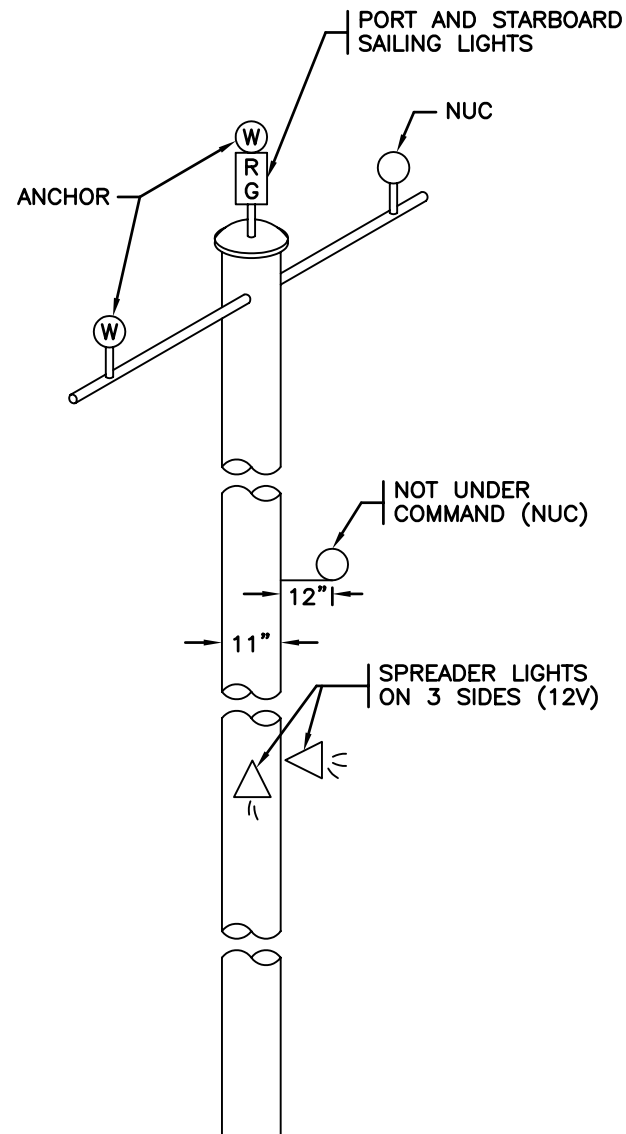

**S.V. COPPER SKY**

BEAM - 5.04m (16.5ft)  
L.O.D. - 19.5m (64ft)

**ARC OF VISIBILITY - LOWER UNIT**

**MAIN MAST**  
NTS

**FORWARD MAST**  
NTS

NAN-C-NAV/CAD Services (604) 584-9115	
<b>NUC LIGHTS - ARC OF VISIBILITY</b>	
JUN 2004	S.V. COPPER SKY
O.N. 805624	FILE: COPSKY-13-2