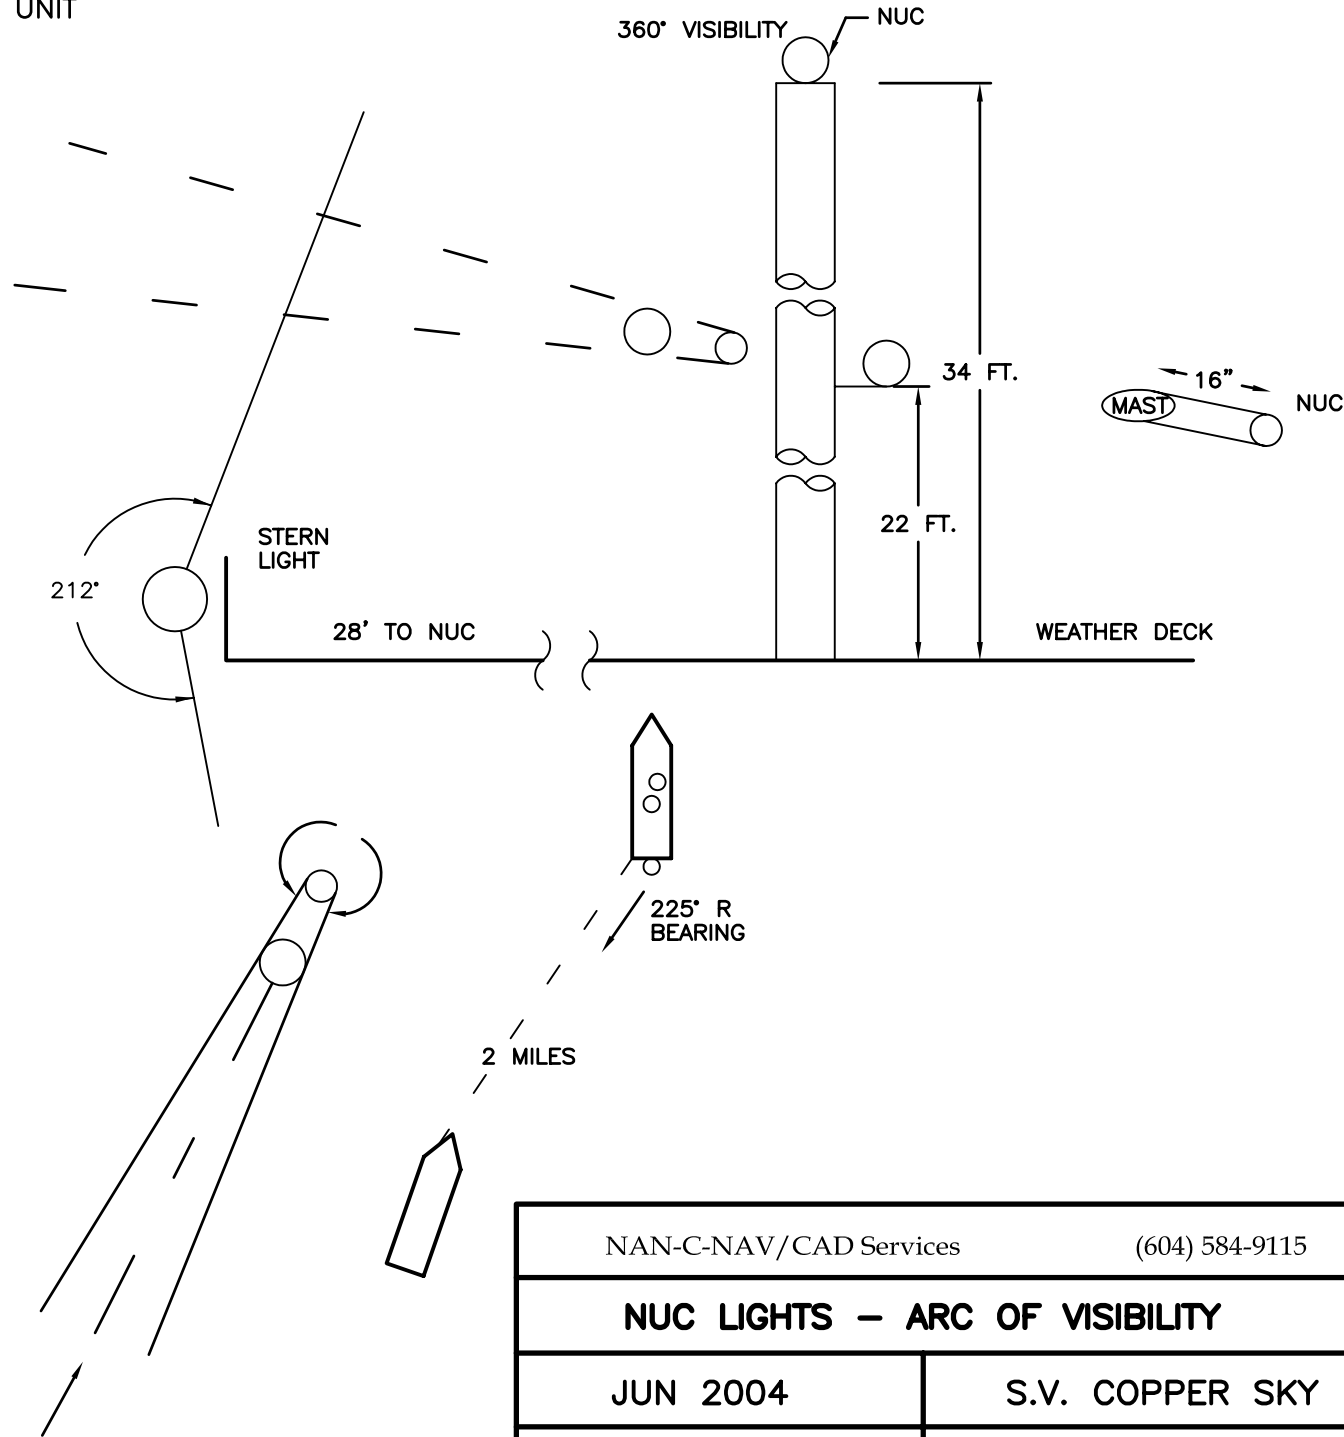

**S.V. COPPER SKY**

BEAM - 5.04m (16.5ft)  
L.O.D. - 19.5m (64ft)

**ARC OF VISIBILITY - LOWER UNIT**

**MAIN MAST**  
NTS

**FORWARD MAST**  
NTS

NAN-C-NAV/CAD Services (604) 584-9115	
<b>NUC LIGHTS - ARC OF VISIBILITY</b>	
JUN 2004	S.V. COPPER SKY
O.N. 805624	FILE: COPSKY-13-2