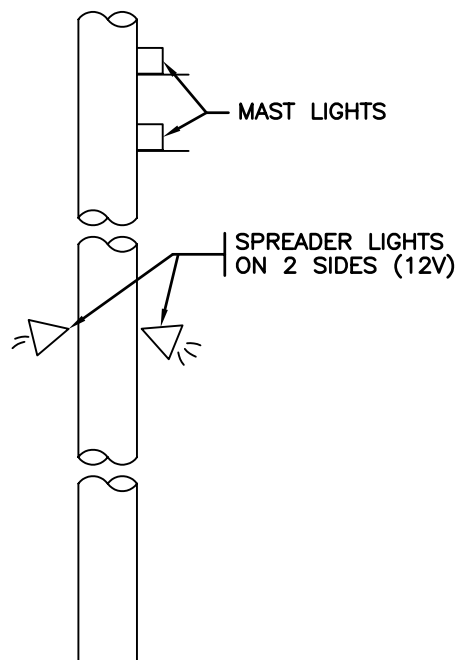

**S.V. COPPER SKY**

BEAM - 5.04m (16.5ft)  
L.O.D. - 19.5m (64ft)

**ARC OF VISIBILITY - LOWER UNIT**

**MAIN MAST**  
NTS

**FORWARD MAST**  
NTS

NAN-C-NAV/CAD Services (604) 584-9115	
<b>NUC LIGHTS - ARC OF VISIBILITY</b>	
JUN 2004	S.V. COPPER SKY
O.N. 805624	FILE: COPSKY-13-2