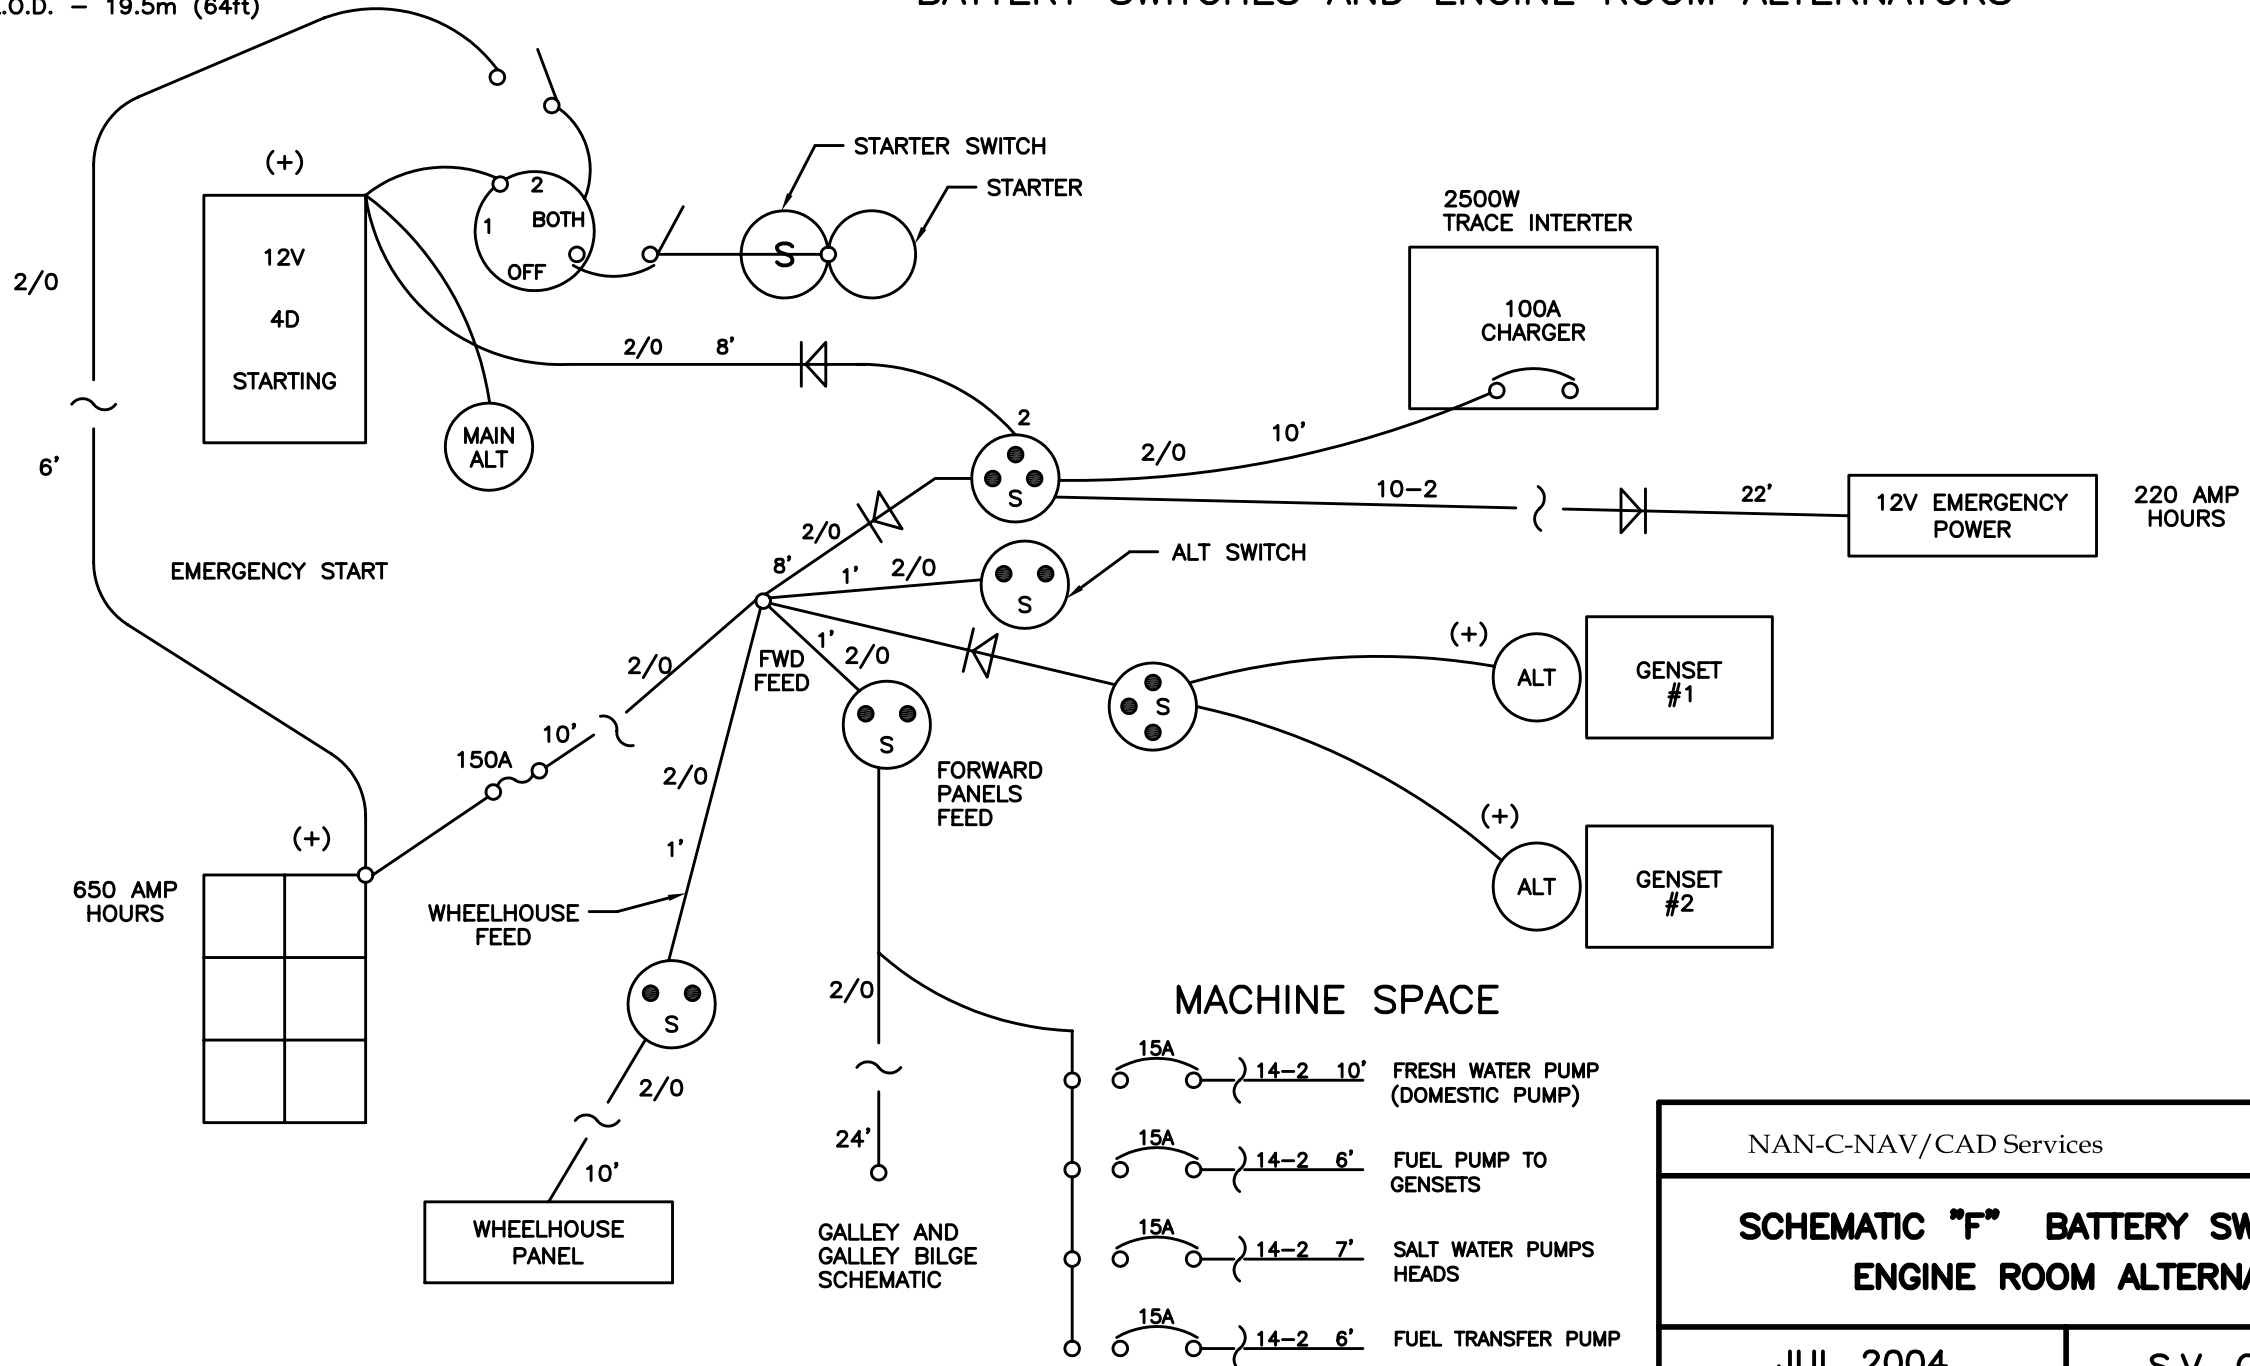

S.V. COPPER SKY

BEAM - 5.04m (16.5ft)
L.O.D. - 19.5m (64ft)

BATTERY SWITCHES AND ENGINE ROOM ALTERNATORS

NAN-C-NAV/CAD Services

(604) 584-9115

**SCHEMATIC "F" BATTERY SWITCHES AND
ENGINE ROOM ALTERNATORS**

JUL 2004

S.V. COPPER SKY

O.N. 805624

FILE: COPSKY-17