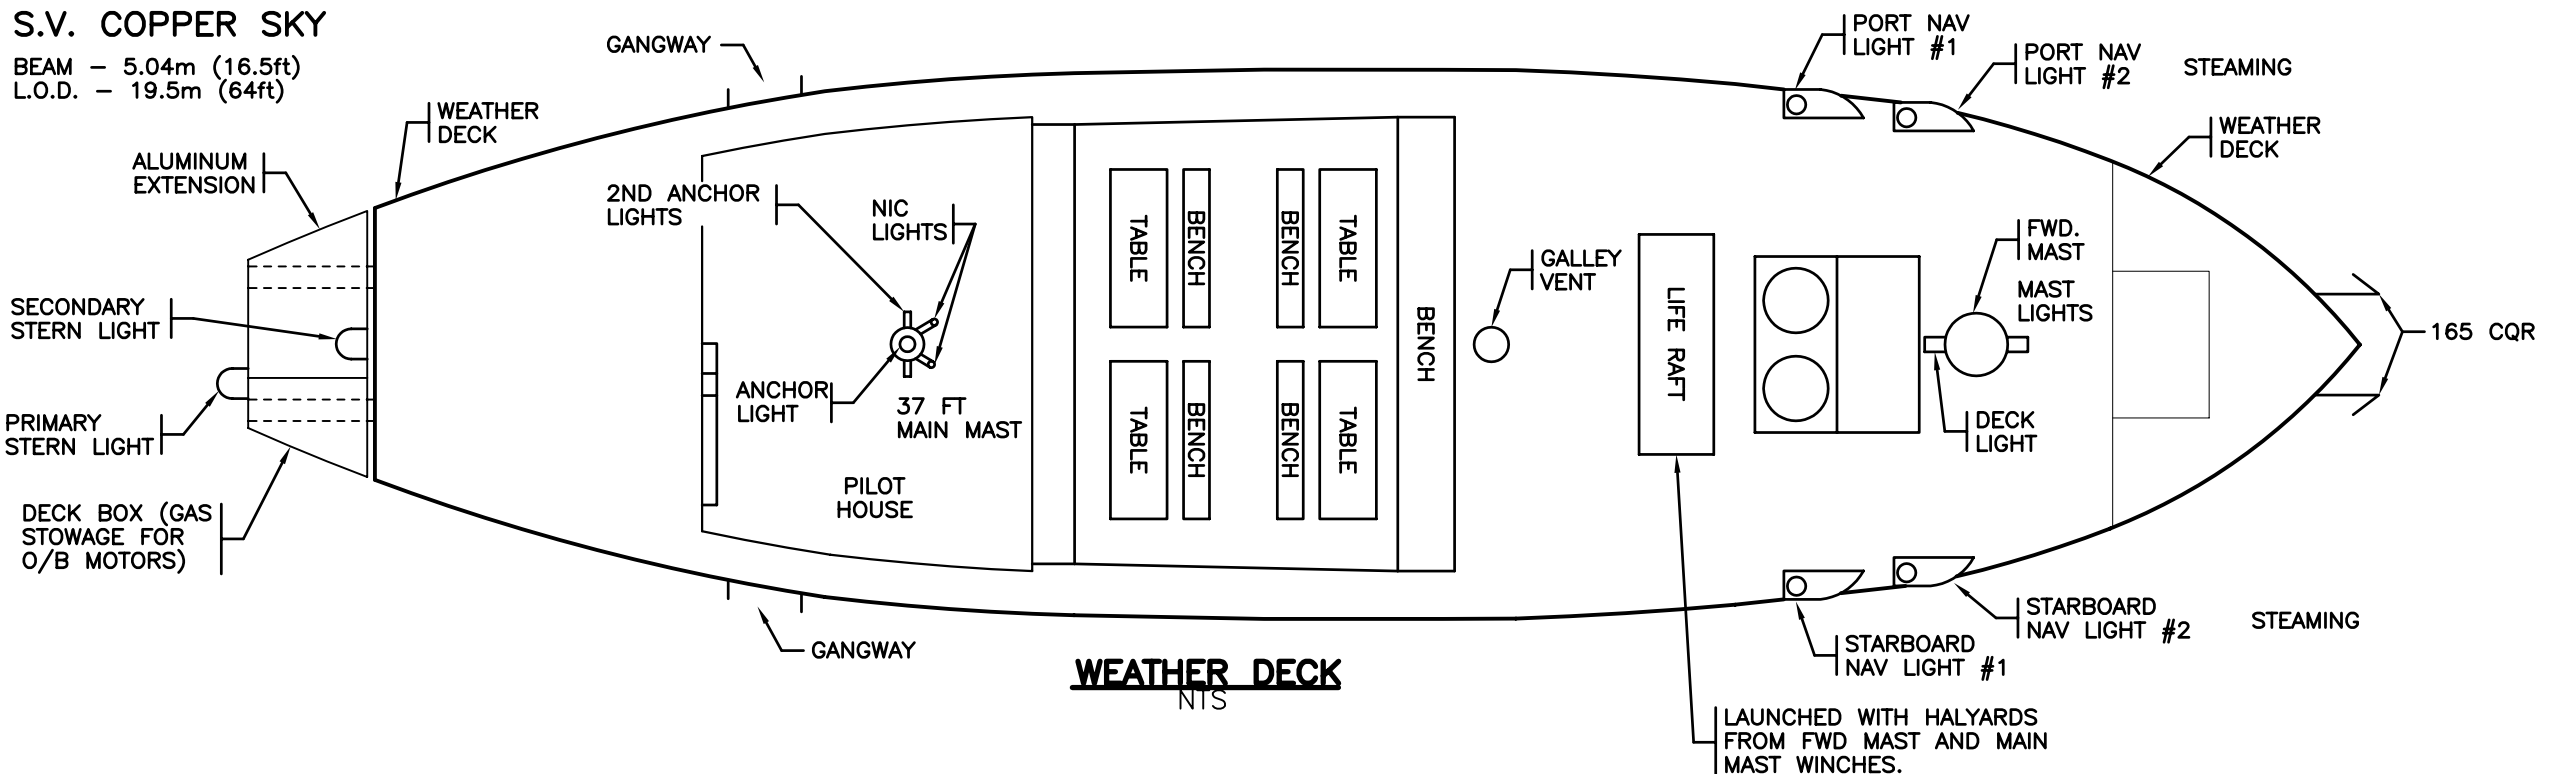

S.V. COPPER SKY

BEAM - 5.04m (16.5ft)
L.O.D. - 19.5m (64ft)

WEATHER DECK
NTS

SIDE VIEW
NTS

DETAILS: CONTINUED ON SHEET 2

| | |
|---------------------------------------|-------------------|
| NAN-C-NAV/CAD Services (604) 584-9115 | |
| WEATHER DECK AND INTERIOR PLAN | |
| JUN 2004 | S.V. COPPER SKY |
| O.N. 805624 | FILE: COPSKY-13-1 |