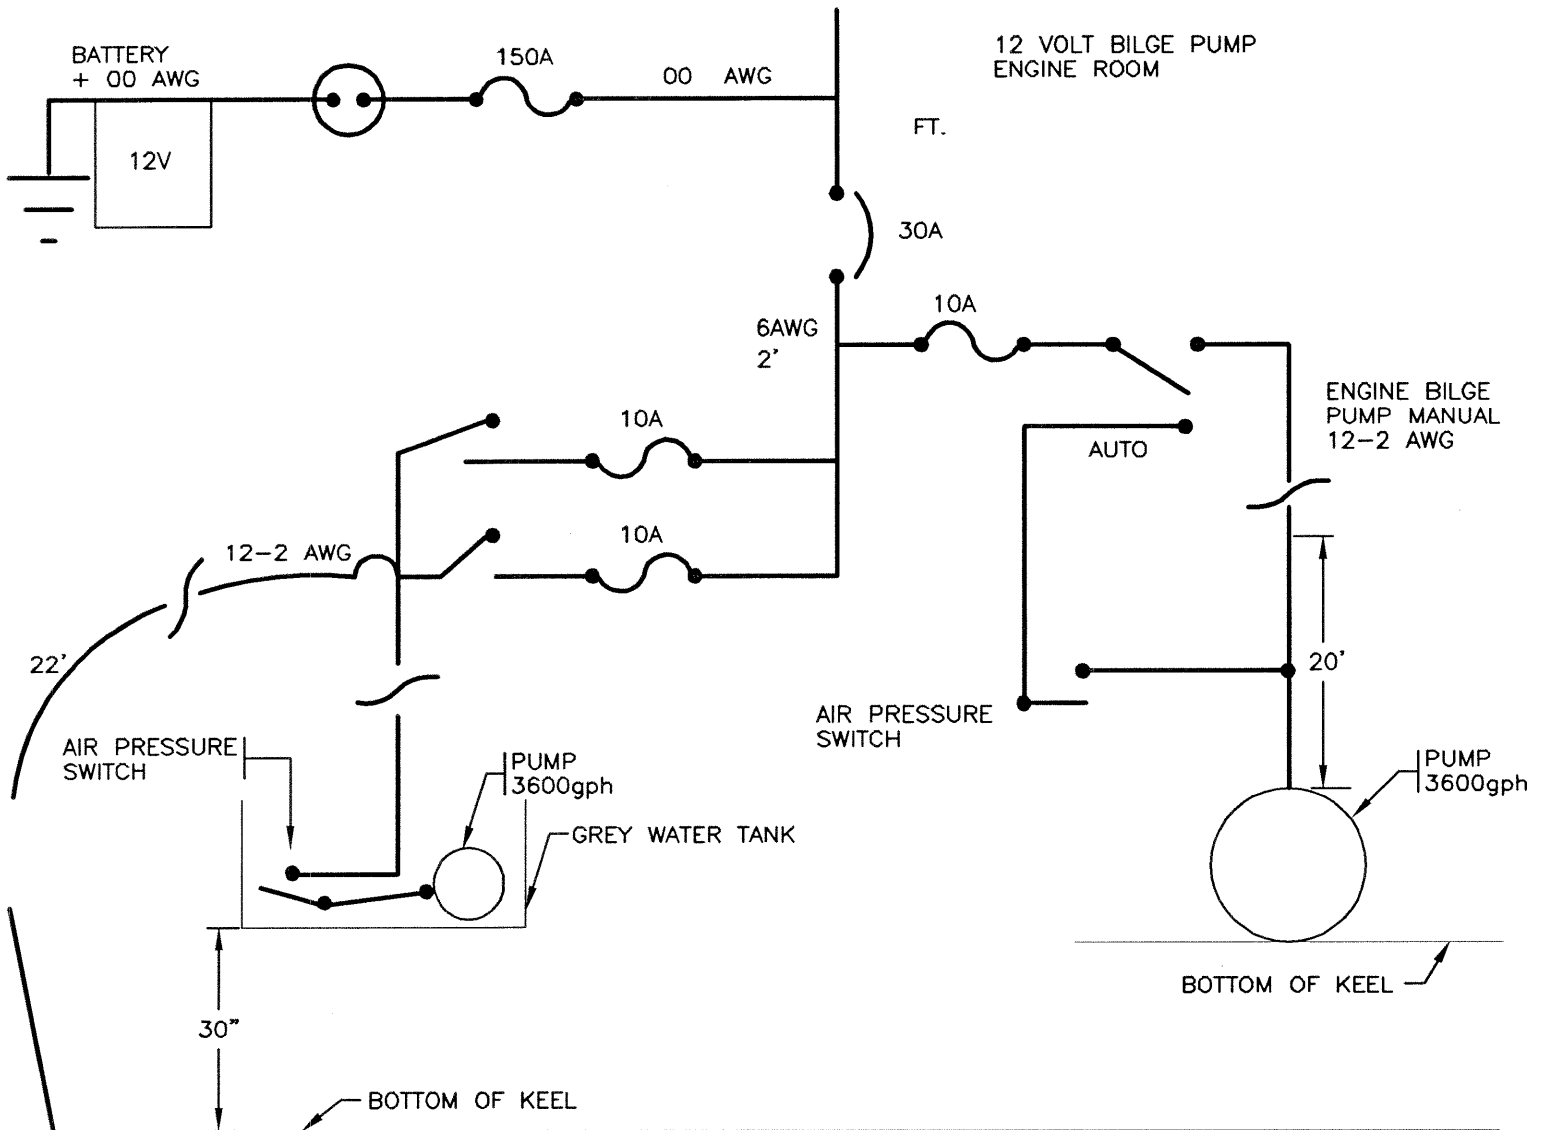

COPPER SKY O.N. 805624

12 VOLT BILGE ALARMS - ENGINE ROOM

NAN-C-NAV/CAD Services		(604) 584-9115
DC SCHEMATIC 1		
JAN 26, 2004	S.V. COPPER SKY	
ORIGINAL ISSUE	FILE:	COPSKY-2