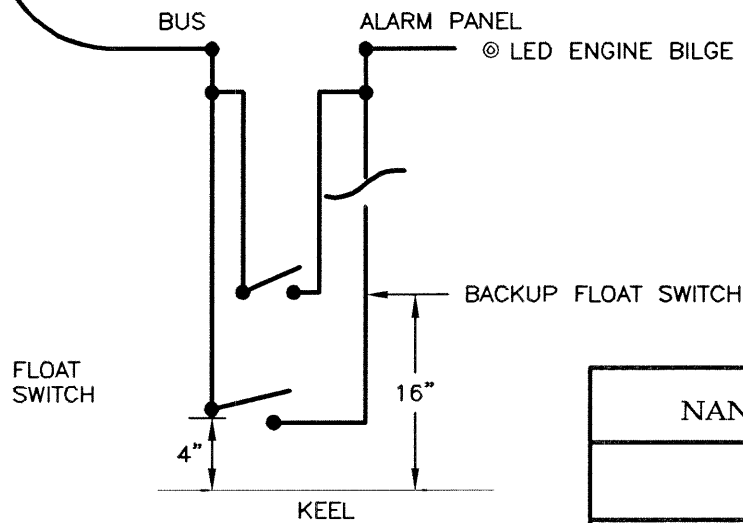

COPPER SKY O.N. 805624

12 VOLT BILGE ALARMS - ENGINE ROOM

NAN-C-NAV/CAD Services		(604) 584-9115
DC SCHEMATIC 1		
JAN 26, 2004	S.V. COPPER SKY	
ORIGINAL ISSUE	FILE:	COPSKY-2