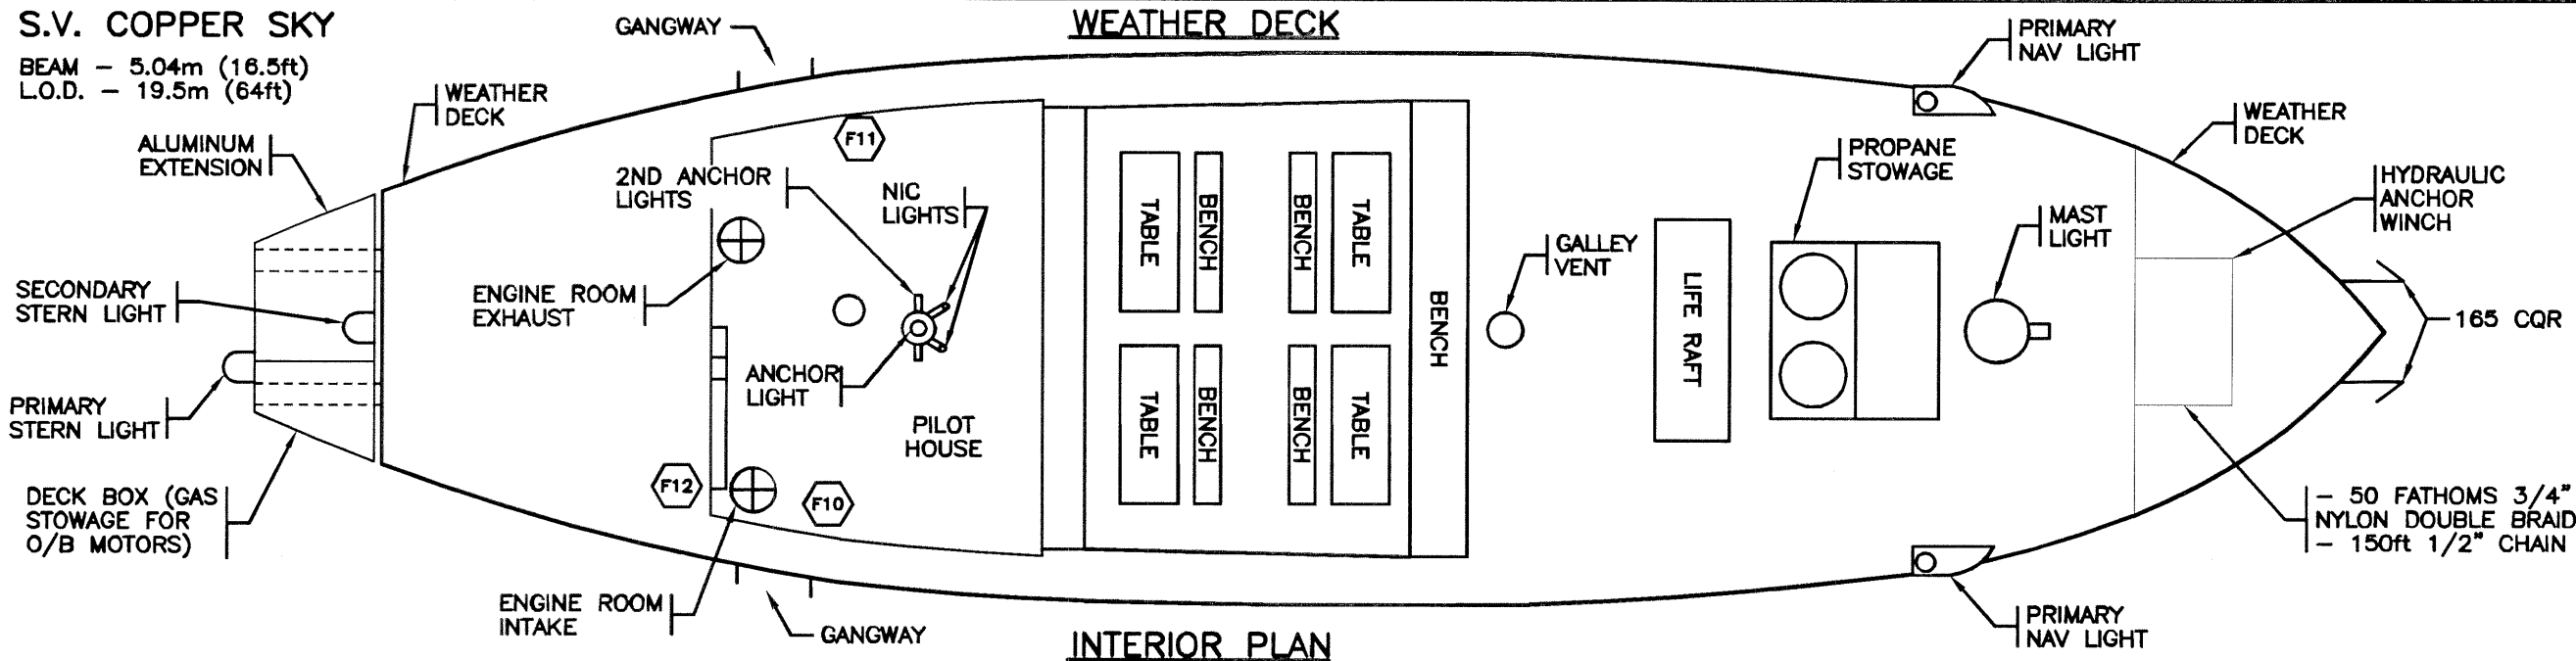

S.V. COPPER SKY

BEAM - 5.04m (16.5ft)
L.O.D. - 19.5m (64ft)

INTERIOR PLAN

PLAN VIEW
NTS

NAN-C-NAV/CAD Services (604) 584-9115	
WEATHER DECK AND INTERIOR PLAN	
JAN 2004	S.V. COPPER SKY
O.N. 805624	FILE: COPSKY-4