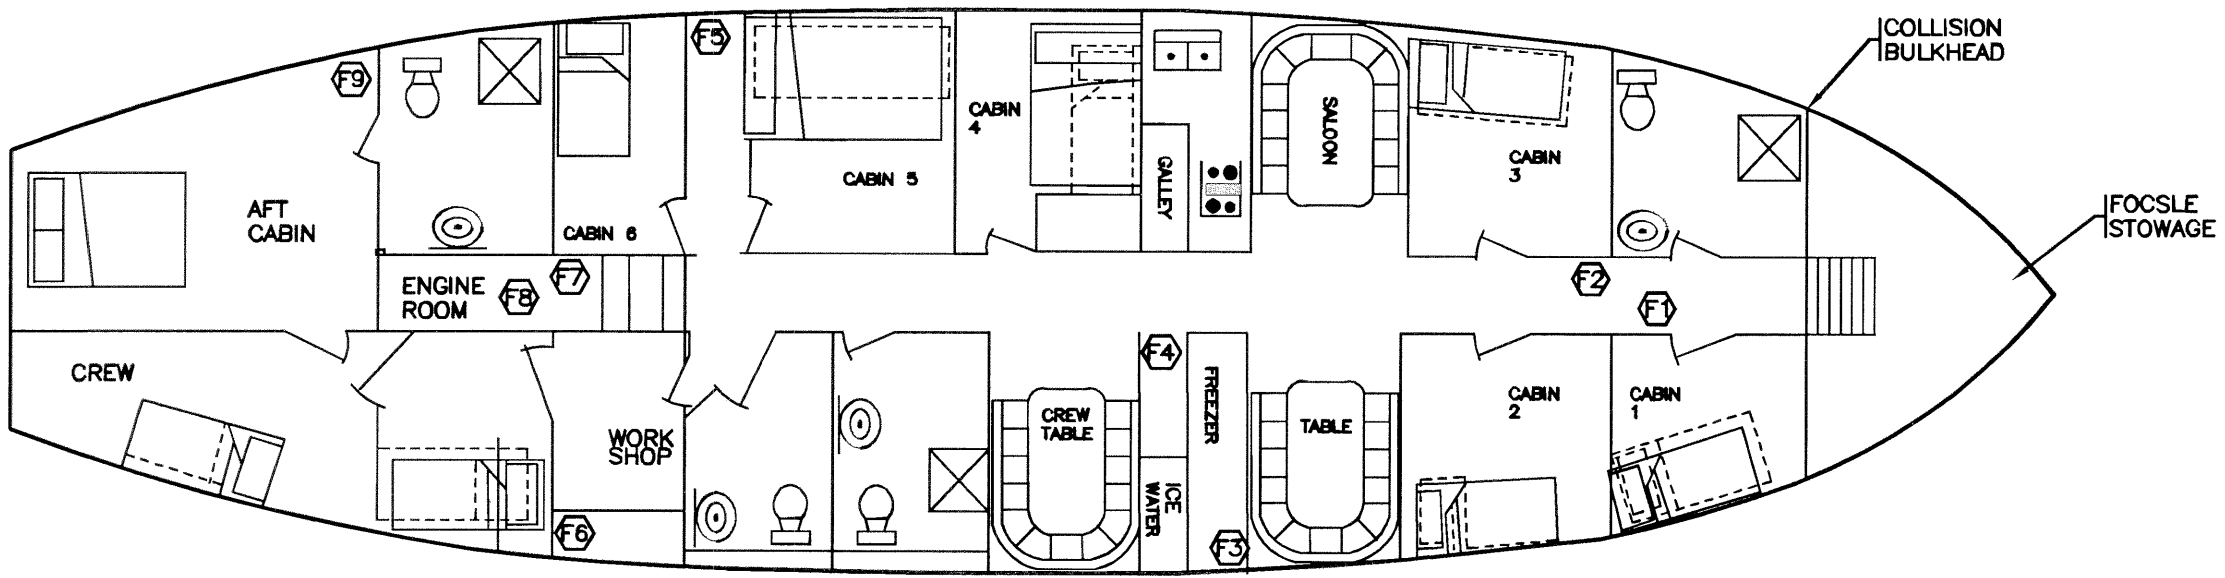

S.V. COPPER SKY

BEAM - 5.04m (16.5ft)
L.O.D. - 19.5m (64ft)

INTERIOR PLAN

PLAN VIEW
NTS

NAN-C-NAV/CAD Services (604) 584-9115	
WEATHER DECK AND INTERIOR PLAN	
JAN 2004	S.V. COPPER SKY
O.N. 805624	FILE: COPSKY-4