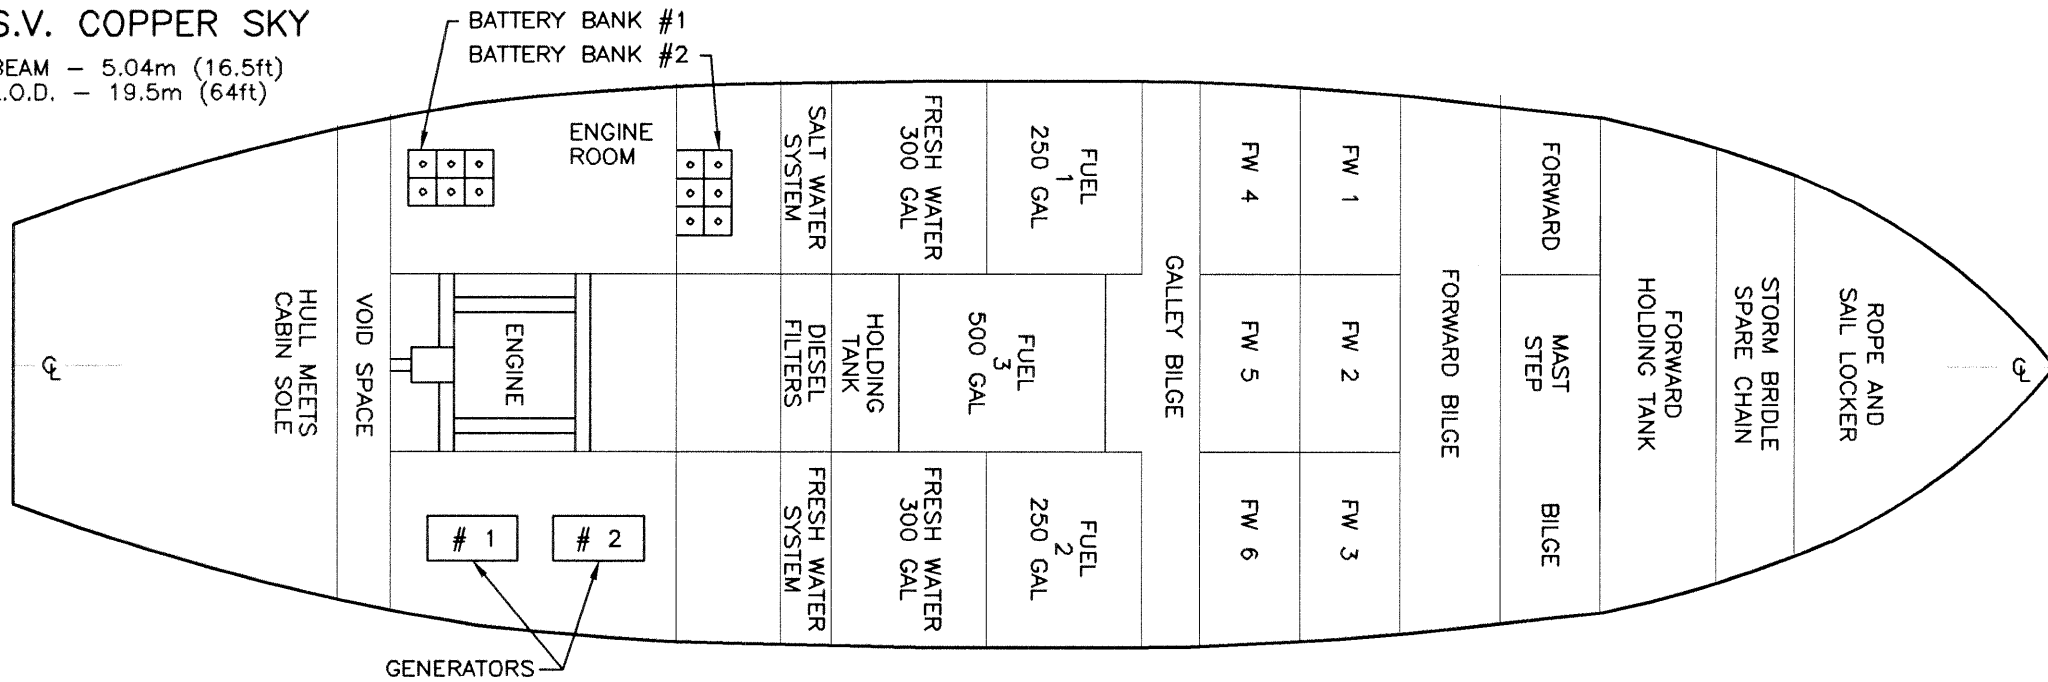

**S.V. COPPER SKY**

BEAM - 5.04m (16.5ft)  
 L.O.D. - 19.5m (64ft)

**PLAN VIEW**  
 NTS

NAN-C-NAV/CAD Services		(604) 584-9115	
<b>TANK AND BILGE PLAN</b>			
JAN 2004		S.V. COPPER SKY	
O.N. 805624		FILE: COPSKY-8	