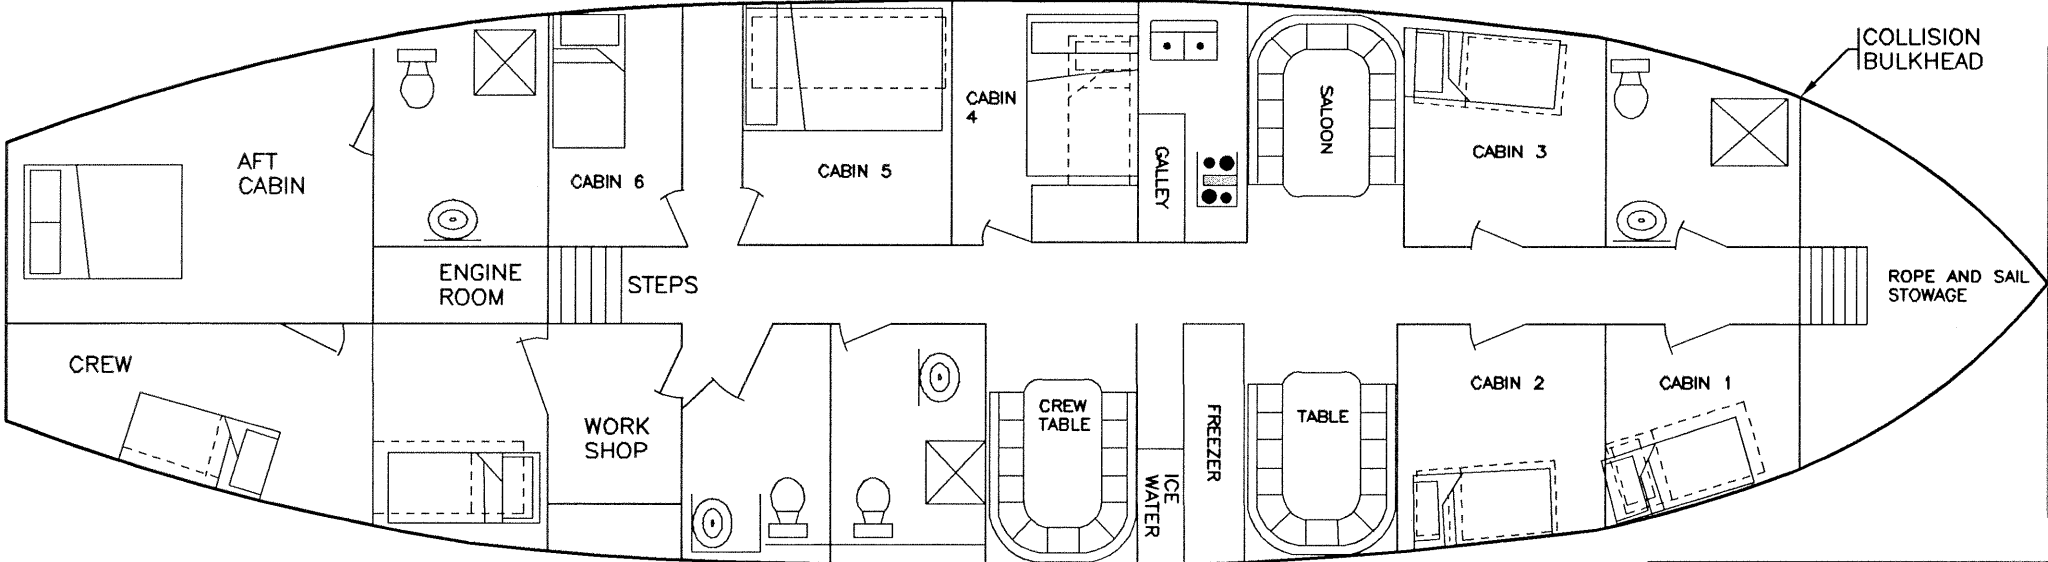

**S.V. COPPER SKY**

BEAM - 5.04m (16.5ft)  
 L.O.D. - 19.5m (64ft)

**PLAN VIEW**  
 NTS

NAN-C-NAV/CAD Services		(604) 584-9115	
<b>TANK AND BILGE PLAN</b>			
JAN 2004		S.V. COPPER SKY	
O.N. 805624		FILE: COPSKY-8	